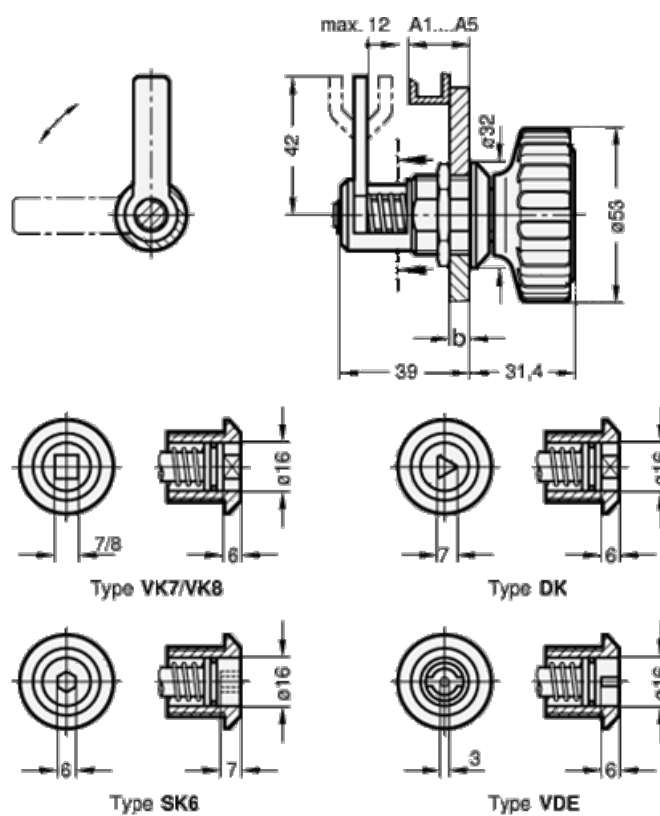

Data Sheet

Article number: 201161DKA4

Description: E+G Door lock GN 116.1-DK-A4
DK with triangular spindle (DK7)

Measures

b max = 12
Door + frame thickness = 27-39